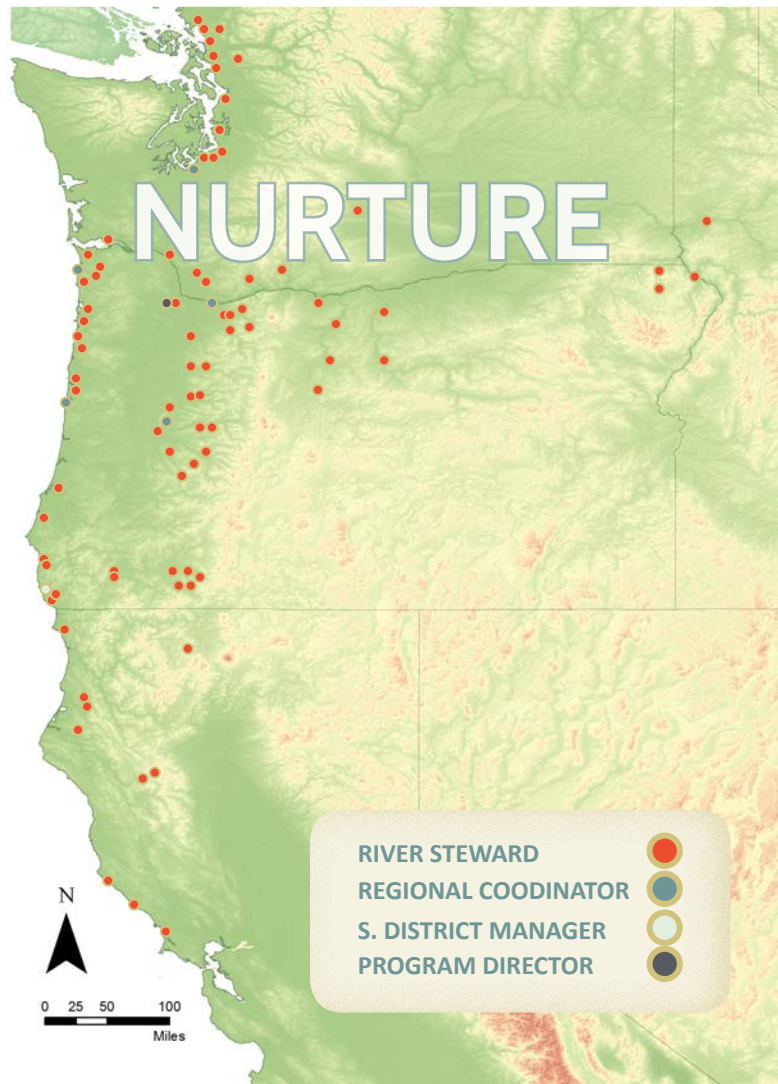

### River Steward of the Year

Our 2014 River Steward of the Year award was presented to Washougal River Steward Steve Lent. Steve worked with WDFW to establish Washington's fourth official Gene Bank designation on the East Fork Lewis River, which protects wild steelhead by eliminating hatchery steelhead releases, implementing conservation based angling regulations, and increasing monitoring efforts.

## LEVERAGING A WILD FISH ARMY

**OREGON CITY, OR** | During 2014, our signature River Steward Program grew to nearly 80 Stewards working on more than 80 watersheds across Oregon, Washington, Idaho and Northern California. Our focus on increasing the quality of support provided to each River Steward resulted in our program fielding the most expansive set of local initiatives to date.

Building on our successful model, the River Steward Program added two new Regional Coordinators to our roster in 2014. Regional Coordinators are veteran River Stewards who provide additional support, education, and resources to 6-8 River Stewards in a discrete region. Kyle Smith was promoted as the Willamette Valley Regional Coordinator, and Jason Small became our first Washington-based Regional Coordinator serving Puget Sound. Kyle and Jason join our other three Regional Coordinators, including Paul Engelmeyer on the Central Oregon Coast, Peter Donahower on the Mid-Columbia, and Conrad Gowell on the North Oregon Coast.

In the fall of 2014, Jake Crawford, the former Southern District Manager, took over as River Steward Program Director, while former director Mark Sherwood moved to Brookings, OR and was retained as our Southern District Manager. Having served formerly in each other's positions, both Mark and Jake are uniquely cross trained on every aspect of the River Steward Program. We look forward to Mark and Jake increasing NFS's capacity and successfully advancing the River Steward Program in their new roles.