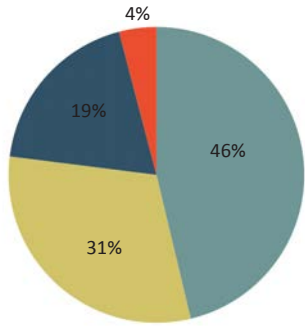

Revenue & Expenses for Fiscal Year 2014

Financial results for fiscal year ending December 31, 2014.

REVENUE: $380,389

EXPENSES: $ 413,079

■ Membership: $15,520
■ Donations: $176,001
■ Fundraising: $31,177
■ Mgmt./General Expense: $43,827
■ Events: $116,868
■ Grants: $72,000
■ Programs: $338,075

For more information, please contact Executive Director, Erica Stock at erica@nativefishsociety.org or 503.496.0807.

Grants & Foundations

Goldman Sachs Philanthropy Fund	The Joseph & Catherine Johnson Family Foundation
Jubitz Family Foundation	The Lily Foundation
Maybelle Clark MacDonald Fund	The Minneapolis Foundation
Patagonia Environmental Grants	The Norcross Wildlife Foundation Inc.
Portland General Electric	The Rainland Fly Casters
Rough J Ranch Foundation	The Zephyr Charitable Foundation Inc.
Spirit Mountain Community Fund	Timothy Boyle
The John & Francis Von Schlegell Family Fund	Yvon & Malinda Chouinard

Business Donors