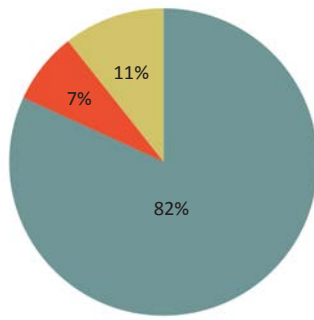

Revenue & Expenses for Fiscal Year 2014

Financial results for fiscal year ending December 31, 2014.

REVENUE: $380,389

EXPENSES: $ 413,079

■ Membership: $15,520
■ Donations: $176,001
■ Fundraising: $31,177
■ Mgmt./General Expense: $43,827
■ Events: $116,868
■ Grants: $72,000
■ Programs: $338,075

For more information, please contact Executive Director, Erica Stock at erica@nativefishsociety.org or 503.496.0807.

Grants & Foundations

Goldman Sachs Philanthropy Fund	The Joseph & Catherine Johnson Family Foundation
Jubitz Family Foundation	The Lily Foundation
Maybelle Clark MacDonald Fund	The Minneapolis Foundation
Patagonia Environmental Grants	The Norcross Wildlife Foundation Inc.
Portland General Electric	The Rainland Fly Casters
Rough J Ranch Foundation	The Zephyr Charitable Foundation Inc.
Spirit Mountain Community Fund	Timothy Boyle
The John & Francis Von Schlegell Family Fund	Yvon & Malinda Chouinard

Business Donors