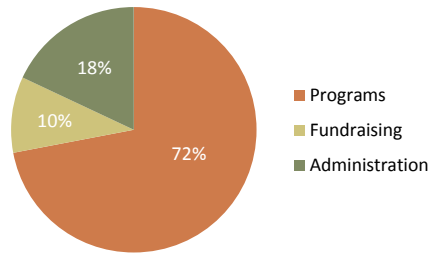

OUTREACH

- Tabled and spoke at more than a dozen events including at the Patagonia store in Portland, spey clones, music festivals, book signings and dinners.

Revenue & Expenses for Fiscal Year 2012

Financial results for fiscal year ending December 31, 2012.

- Total revenue from all sources increased 27%
- Total expenses increased 9.6%
- 87% of NFS revenues came from individual and business donors

REVENUE

EXPENSES

For more specific details, please contact Mike Moody at 503.496.0807 or mike@nativefishsociety.org.