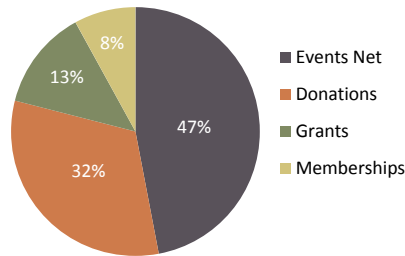

OUTREACH

- Tabled and spoke at more than a dozen events including at the Patagonia store in Portland, spey clones, music festivals, book signings and dinners.

Revenue & Expenses for Fiscal Year 2012

Financial results for fiscal year ending December 31, 2012.

- Total revenue from all sources increased 27%
- Total expenses increased 9.6%
- 87% of NFS revenues came from individual and business donors

REVENUE

EXPENSES

For more specific details, please contact Mike Moody at 503.496.0807 or mike@nativefishsociety.org.