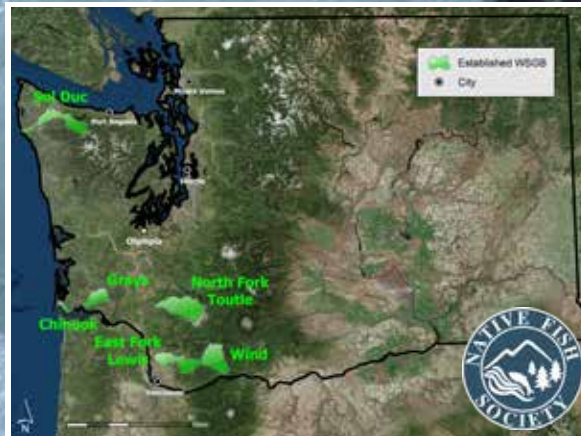

A wild steelhead jumps
Lucia Falls on the East
Fork Lewis River

WILD STEELHEAD GENE BANKS

SOL DUC RIVER

Summer & Winter
Steelhead
78 miles long
219 sq. mi

WIND RIVER

Summer Steelhead
30 miles long
224 sq. miles

EF LEWIS RIVER

Summer & Winter
Steelhead
40 miles long
212 sq. mile

NORTH FORK TOUTLE & GREEN RIVER

Winter Steelhead
39 miles long
302 sq miles

GRAYS RIVER

Winter Steelhead
30 miles long
124 sq. miles

CHINOOK RIVER

Winter Steelhead
6 miles long
13 sq. miles

SOUTHWEST, WA | Wild steelhead now have free reign in over 1,000 sq. miles of Washington watersheds. This includes the Sol Duc, Wind, East Fork Lewis, North Fork Toutle / Green, Grays and Chinook rivers. Never again will any of these Wild Steelhead Gene Banks be planted with hatchery steelhead. Catch and release steelhead fishing continues on these streams, but season and gear regulations are built around the need to conserve each gene bank's wild steelhead population.

This accomplishment is the result of the steadfast work of member Laura Hudson, River Steward Steve Lent, Regional Coordinators Jason Small and Peter Donahower, and Southern District Manager Jake Crawford. These boots-on-the-ground advocates were empowered with the best available science, which enabled them to effectively champion the best interest of Washington's remarkable wild steelhead.

In 2016, our goal is to secure the same protections for wild steelhead swimming home to the Puyallup, Elwha and Skagit rivers, because Puget Sound's wild steelhead deserve every stream mile free of hatchery fish they can get.

Want to protect wild steelhead? Visit nativefishsociety.org to sign up to receive action alerts advancing the conservation and recovery of wild steelhead across the Pacific Northwest.