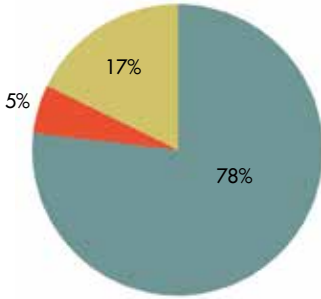

Revenue & Expenses for Fiscal Year 2015

Financial results for fiscal year ending December 31, 2015.

REVENUE: $532,336

EXPENSES: $458,183

■ Membership: $18,097
■ Donations: $261,541
■ Fundraising: $23,849
■ Mgmt./General Expense: $78,064
■ Events: $202,698
■ Grants: $50,000
■ Programs: $356,270

For more information, please contact Director, Tom Derry at tom@nativefishsociety.org or 503.344.4218

Grants & Foundations

Bill & Melinda Gates Foundation	Smith-Welsh Foundation
Goldman Sachs Philanthropy Fund	Sol Duc Foundation
Jubitz Family Foundation	Spirit Mountain Community Fund
Maybelle Clark MacDonald Fund	The John & Francis Von Schlegell Family Fund
Northline Wealth Management	The Joseph & Catherine Johnson Family Foundation
Oregon Community Foundation	The Lily Foundation
Patagonia Environmental Grants	The Minneapolis Foundation
Patagonia World Trout	The Norcross Wildlife Foundation Inc.
Portland General Electric	The Rainland Fly Casters
Rough J Ranch Foundation	The Zephyr Charitable Foundation Inc
Sage Fund	Timothy Boyle
Schwab Charitable Fund	Yvon & Malinda Chouinard

Business Donors