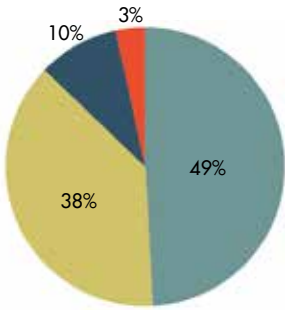

Revenue & Expenses for Fiscal Year 2015

Financial results for fiscal year ending December 31, 2015.

REVENUE: $532,336

EXPENSES: $458,183

■ Membership: $18,097
■ Donations: $261,541
■ Fundraising: $23,849
■ Mgmt./General Expense: $78,064
■ Events: $202,698
■ Grants: $50,000
■ Programs: $356,270

For more information, please contact Director, Tom Derry at tom@nativefishsociety.org or 503.344.4218

Grants & Foundations

Bill & Melinda Gates Foundation	Smith-Welsh Foundation
Goldman Sachs Philanthropy Fund	Sol Duc Foundation
Jubitz Family Foundation	Spirit Mountain Community Fund
Maybelle Clark MacDonald Fund	The John & Francis Von Schlegell Family Fund
Northline Wealth Management	The Joseph & Catherine Johnson Family Foundation
Oregon Community Foundation	The Lily Foundation
Patagonia Environmental Grants	The Minneapolis Foundation
Patagonia World Trout	The Norcross Wildlife Foundation Inc.
Portland General Electric	The Rainland Fly Casters
Rough J Ranch Foundation	The Zephyr Charitable Foundation Inc
Sage Fund	Timothy Boyle
Schwab Charitable Fund	Yvon & Malinda Chouinard

Business Donors